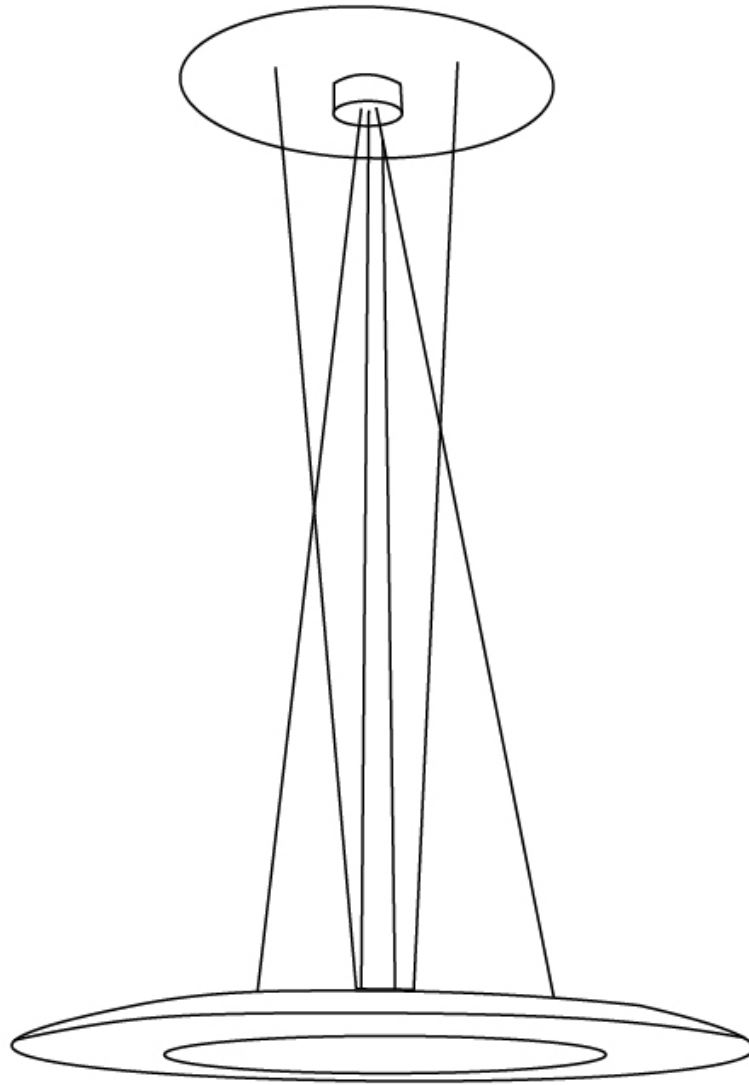

GENERAL

Series: Lady B
 Brand: Icone
 Division: Design
 Mounting Type: Suspension
 Mounting Location: Ceiling
 Subcategory: Pendant

PHYSICAL

Shape: Round
 Diameter (mm): 800
 Diameter (in): 31 1/2
 Height (mm): 36
 Height (in): 1 7/16
 Max. Overall Height (mm): 1500
 Max. Overall Height (in): 59 1/16
 Light Distribution: Direct
 Fixture Finish: WHI / BLK
 Fixture Material: Aluminum

LADY B SUSPENSION

D41051-

PROJECT

TYPE

SPECIFIER

QUANTITY

DATE

D

GENERAL

Series: Lady B
 Brand: Icone
 Division: Design
 Mounting Type: Suspension
 Mounting Location: Ceiling
 Subcategory: Pendant

PHYSICAL

Shape: Round
 Diameter (mm): 585
 Diameter (in): 23 1/16
 Height (mm): 36
 Height (in): 1 7/16
 Max. Overall Height (mm): 1500
 Max. Overall Height (in): 59 1/16
 Light Distribution: Direct
 Fixture Finish: WHI / BLK
 Fixture Material: Aluminum