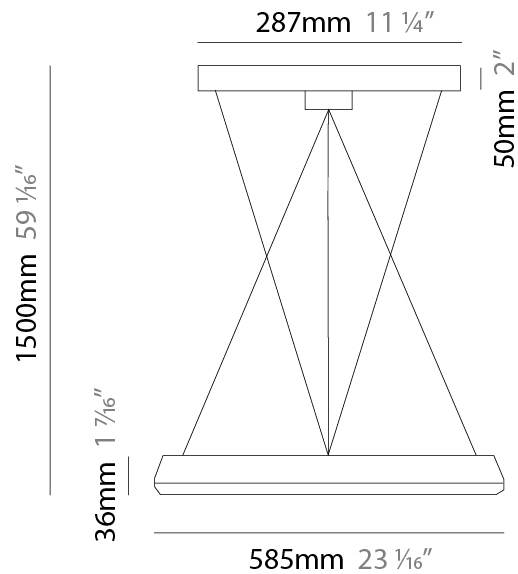

LADY B SUSPENSION

D41052- -

base number
Color   Temperature   Finish   Options

1. To build a product code in our configurator select the specify button on the base model # product page
2. To build a manual product code on this datasheet choose from the options listed below in blue font and add the suffix to the base model #

GENERAL

Series: Lady B
Brand: Icone
Division: Design
Mounting Type: Suspension
Mounting Location: Ceiling
Subcategory: Pendant

PHYSICAL

Shape: Round
Diameter (mm): 585
Diameter (in): 23 1/16
Height (mm): 36
Height (in): 1 7/16
Max. Overall Height (mm): 1500
Max. Overall Height (in): 59 1/16
Light Distribution: Direct
Fixture Finish: WHI / BLK
Fixture Material: Aluminum

ELECTRICAL

Lamp Type: LED
Input Wattage (W): 51.4
Total Output Wattage (W): 44.8
Dimming: Non-Dimmable / 0-10V Dimming
Driver Included: Yes
Driver Location: Integrated
Driver Type: Constant Voltage - Universal
Driver Class: Class 2
Input Voltage (V): 120 - 277
Output Voltage (V): 24

LED

Color Temperature (°K): 2700 / 3000
Nominal Lumen (lm): 4500
CRI: >90 CRI
Lamp Life (hrs): 50000

OPTICAL

RATINGS AND CERTIFICATIONS

Certified By: Certified for North American Standards
IP rating: IP20

PROJECT
TYPE
SPECIFIER
QUANTITY
DATE