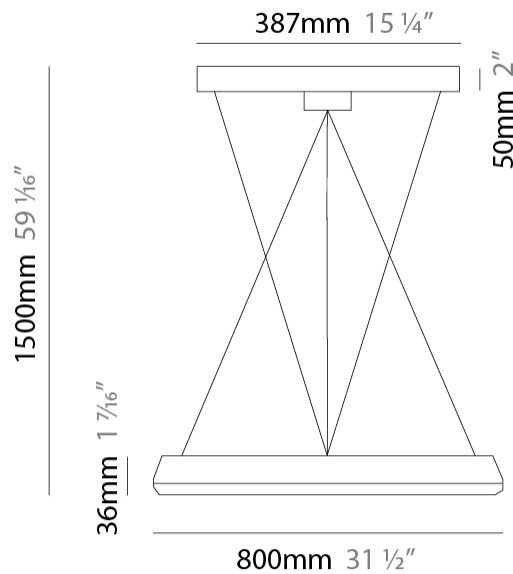

GENERAL

Series: Lady B
 Brand: Icone
 Division: Design
 Mounting Type: Suspension
 Mounting Location: Ceiling
 Subcategory: Pendant

PHYSICAL

Shape: Round
 Diameter (mm): 800
 Diameter (in): 31 1/2
 Height (mm): 36
 Height (in): 1 7/16
 Max. Overall Height (mm): 1500
 Max. Overall Height (in): 59 1/16
 Light Distribution: Direct
 Fixture Finish: WHI / BLK
 Fixture Material: Aluminum

LED

Color Temperature (°K): 2700 / 3000
 Nominal Lumen (lm): 9000
 CRI: >90 CRI
 Lamp Life (hrs): 50000

OPTICAL

RATINGS AND CERTIFICATIONS

Certified By: Certified for North American Standards
 IP rating: IP20

GENERAL

Series: Lady B
 Brand: Icone
 Division: Design
 Mounting Type: Suspension
 Mounting Location: Ceiling
 Subcategory: Pendant

PHYSICAL

Shape: Round
 Diameter (mm): 585
 Diameter (in): 23 1/16
 Height (mm): 36
 Height (in): 1 7/16
 Max. Overall Height (mm): 1500
 Max. Overall Height (in): 59 1/16
 Light Distribution: Direct
 Fixture Finish: WHI / BLK
 Fixture Material: Aluminum