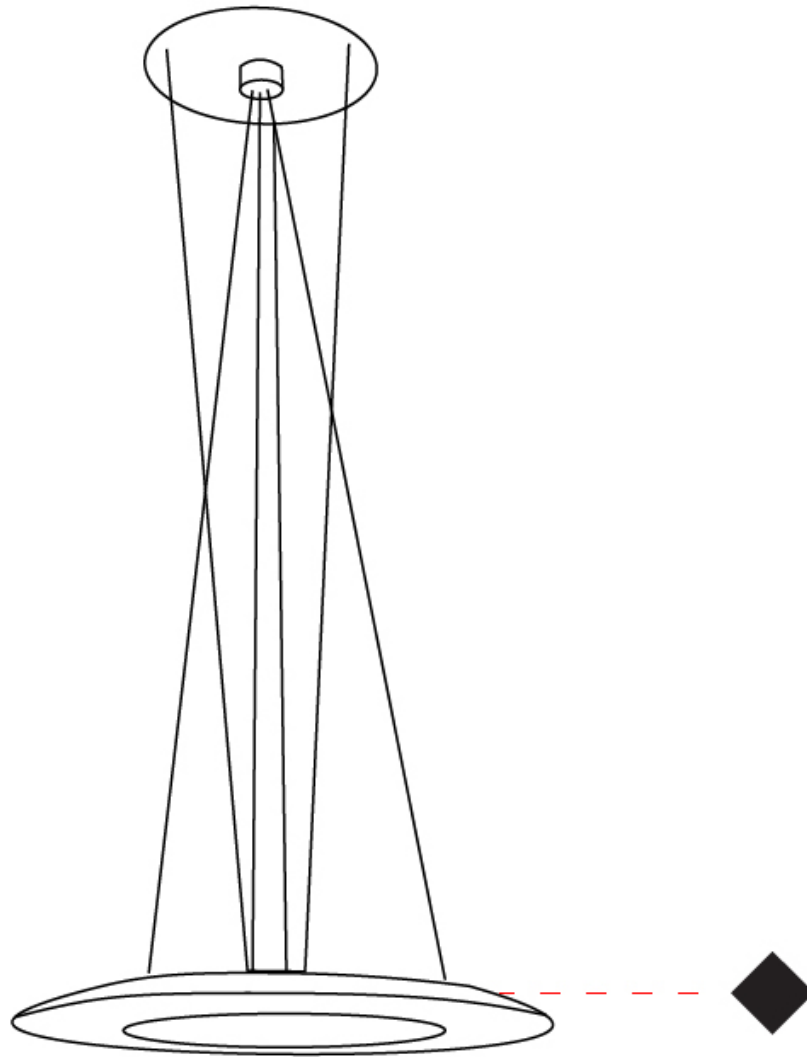

LADY B SUSPENSION

D41052-

PROJECT

TYPE

SPECIFIER

QUANTITY

DATE

D